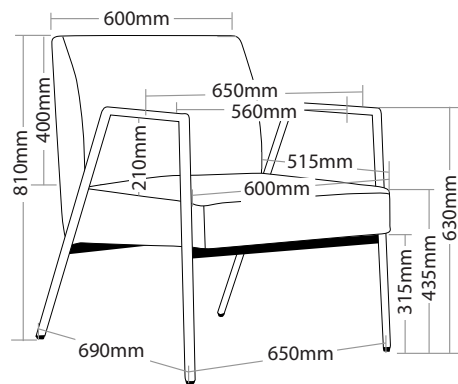

### INDOOR USE ONLY

✘ Do not use as a step ladder

SOLID TIMBER INNER FRAME

HIGH DENSITY FOAM

STAINLESS STEEL FRAME

Keep a permanent contact between base of chair and floor

RIVET-1

RIVET-2