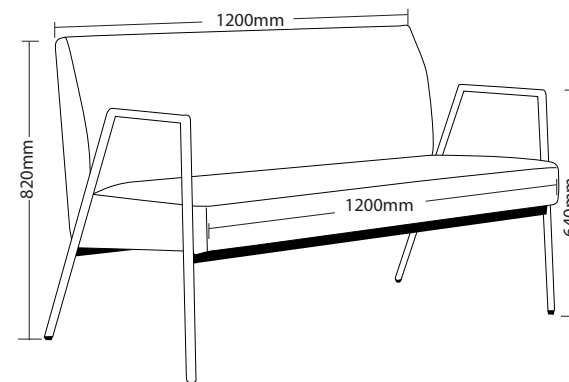

### FEATURES

- » Optional 1 or 2 seater
- » High density foam
- » Stainless steel frame
- » Solid timber inner frame
- » Available in black PU only
- » Minor assembly required
- » Suitable for indoor use only
- » 5 year structural warranty
- » Weight limit for 1 seater is 130kg
- » Weight limit for 2 seater is 260kg

### INDOOR USE ONLY

✘ Do not use as a step ladder

SOLID TIMBER INNER FRAME

HIGH DENSITY FOAM

STAINLESS STEEL FRAME

Keep a permanent contact between base of chair and floor

RIVET-1

RIVET-2