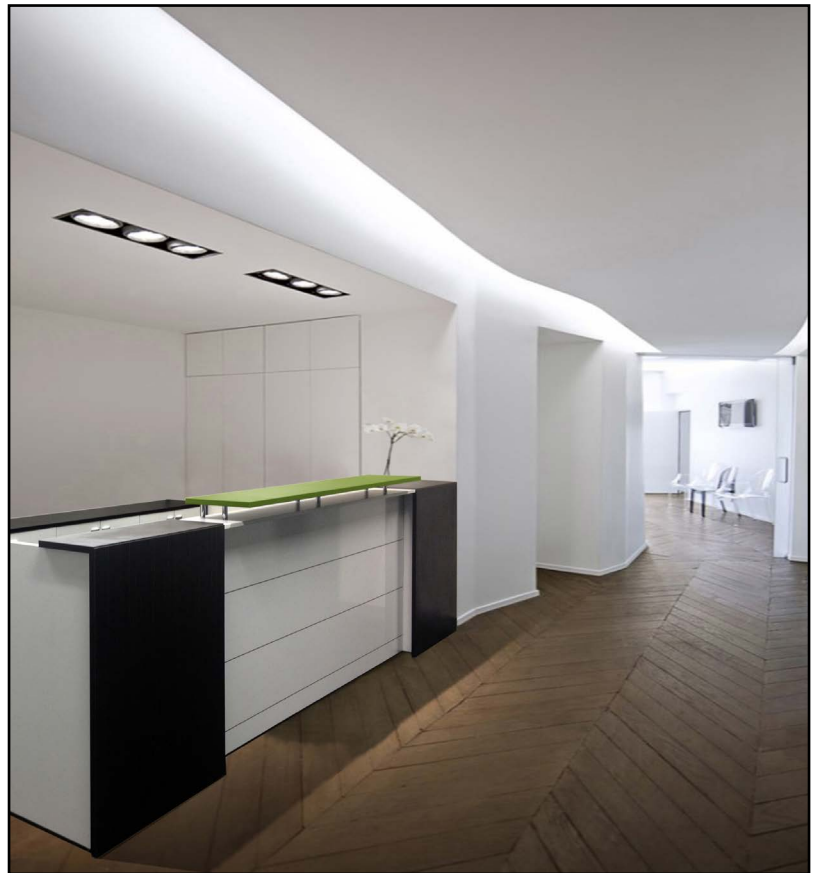

# Apex lite

reception counters

Refined and sophisticated in style, Apex-lite receptions are designed with user and visitor comfort in mind.

Simple design combined with optional glass or melamine counter tops. A contemporary style of office furniture that is both functional & attractive.

These units consist of a full width modesty panel to ensure that the solid structure of the reception.

It's easy to integrate computers, phone systems & optional under-desk storage.

Variety of colours & finishes can be used on the front panels, to better reflect the style of business. Maintain your look & aesthetics without compromising on price.